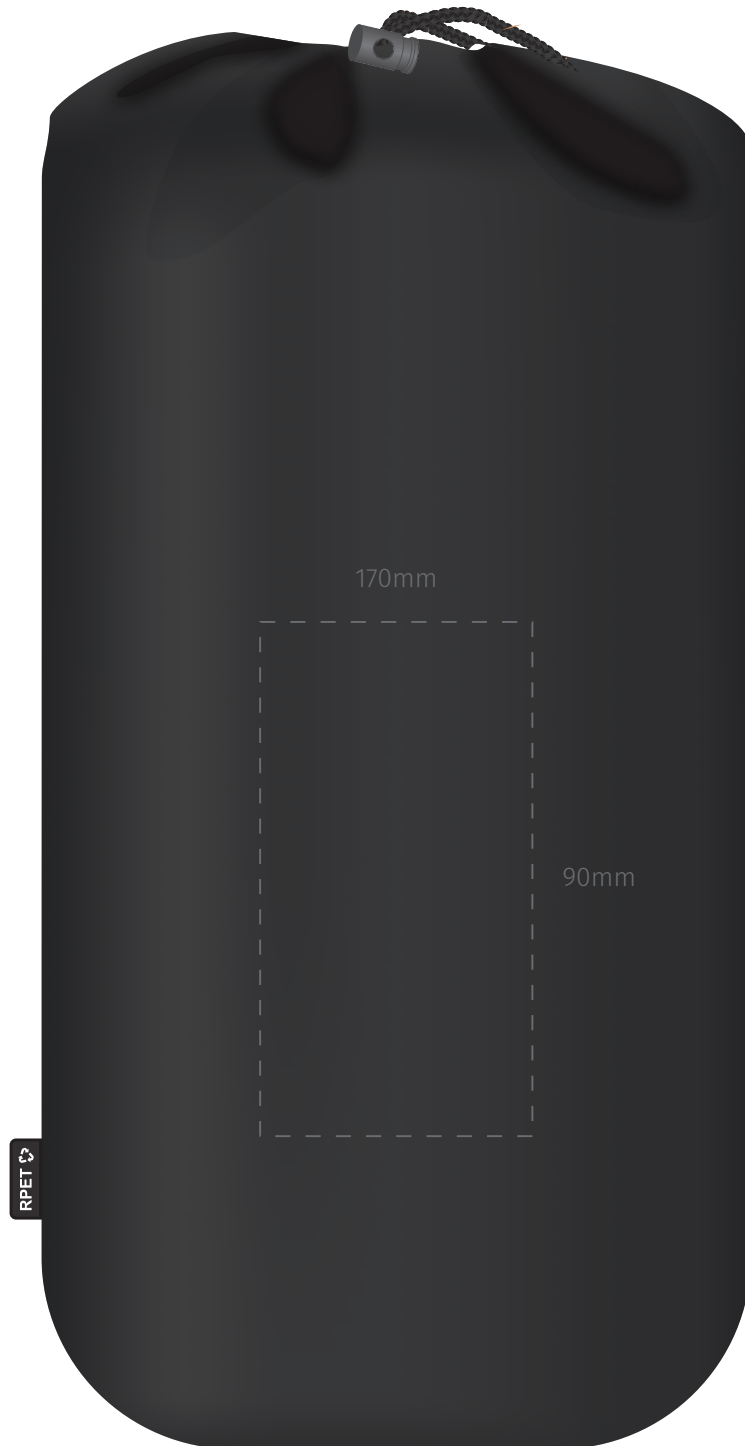

TEMPLATE:
■ PICNIC BLANKET

Item shown at 20% actual size when viewed on A4 paper

BRANDING - Screen print, Transfer, Digital Transfer, Area 1

Max branding area 170 x 90mm

TEMPLATE:
■ PICNIC BLANKET

Item shown at 20% actual size when viewed on A4 paper

BRANDING - Embroidery, Area 2

Max branding area 80 x 80mm

TEMPLATE:
■ PICNIC BLANKET

Item shown at 10% actual size when viewed on A4 paper

BRANDING - Screen print, Transfer, Digital transfer, Area 3

Max branding area 300 x 300mm

TEMPLATE:
■ PICNIC BLANKET

Item shown at 10% actual size when viewed on A4 paper

BRANDING - Embroidery, Area 4

Max branding area 150 x 150mm